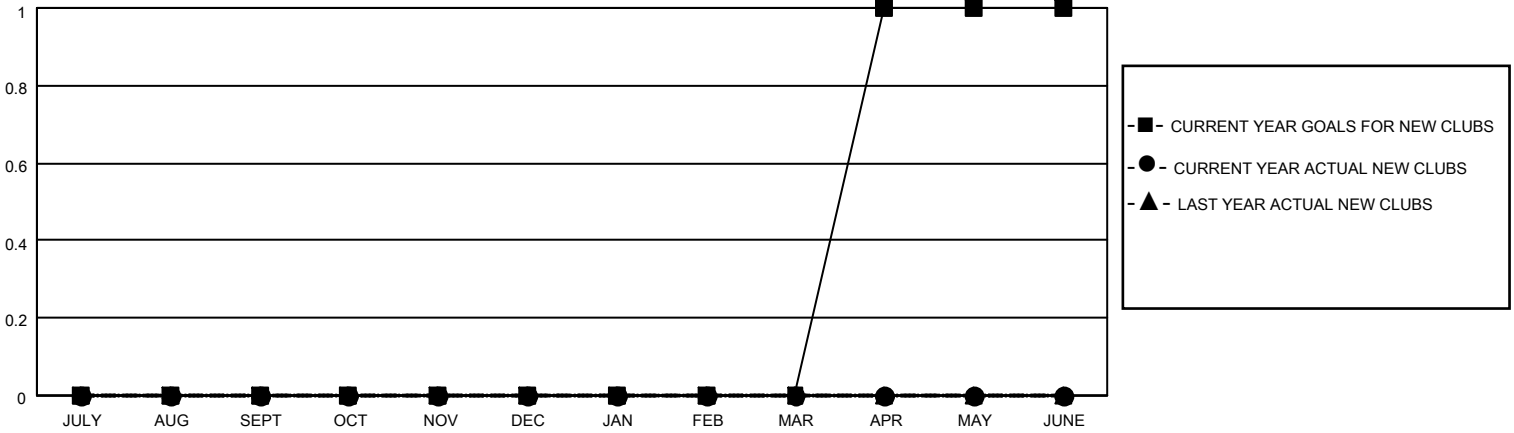

MONTHLY MEMBERSHIP PROGRESS REPORT

LOCATION RUSSIAN FEDERATION

District 123

Results as of: 3/31/2023

Clubs			
RESULTS FOR 2022-2023			
QUARTER	NEW CLUB GOAL	NEW CLUBS	DROPPED CLUBS
JULY/AUG/SEPT	0	0	0
OCT/NOV/DEC	0	0	0
JAN/FEB/MAR	0	0	0
APR/MAY/JUNE	1	0	0

Members			
RESULTS FOR 2022-2023			
QUARTER	MEMBER GROWTH NET GOAL	MEMBER GROWTH ACTUAL	DROPPED MEMBERS ACTUAL (including transfers)
JULY/AUG/SEPT	5	0	0
OCT/NOV/DEC	5	0	0
JAN/FEB/MAR	5	0	0
APR/MAY/JUNE	5	0	0

GOALS AND ACTUAL NEW CLUBS CUMULATIVE