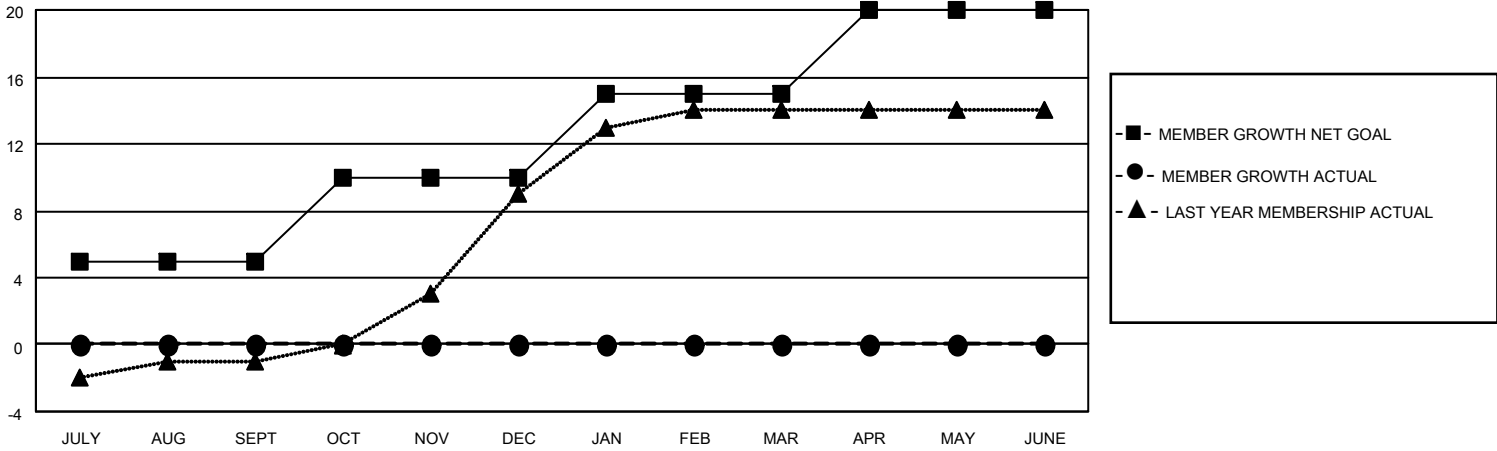

GOALS AND ACTUAL MEMBERS CUMULATIVE

DROPPED CLUBS: 0	0 CLUBS OF 0 ADDED 1 OR MORE NEW MEMBERS	<u>GENDER DISTRIBUTION</u> MALE 0 (0.00%) FEMALE 0 (0.00%) NON BINARY 0 (0.00%) PREFER NOT TO ANSWER 0 (0.00%)
<u>DROPPED MEMBERS</u> DECEASED 0 CLUB CANCELLED 0 OTHER 0 TOTAL 0	CLICK HERE FOR CUMULATIVE MEMBERSHIP DATA	TOTAL FAMILY UNIT MEMBERS 0 FAMILY MEMBERS PAYING HALF DUES 0